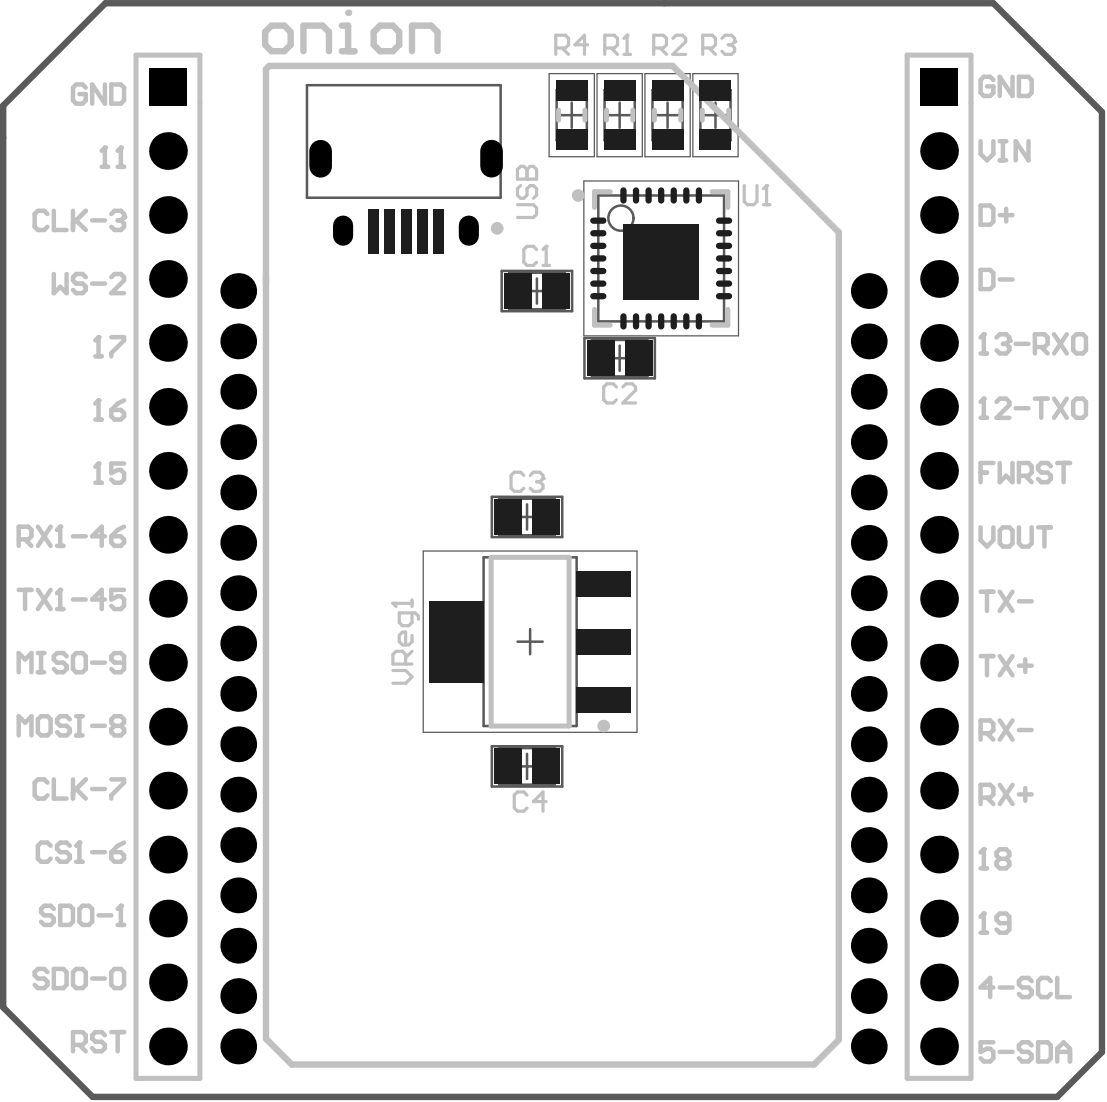

Title		
Size	Number	Revision
A4		
Date:	19/12/2016	Sheet of
File:	C:\Users\...\onion_dock.SchDoc	Drawn By:

onion

R4 R1 R2 R3

GND

11

CLK-3

WS-2

17

SDO-1

SDO-0

RST

USB

C1

C2

C3

C4